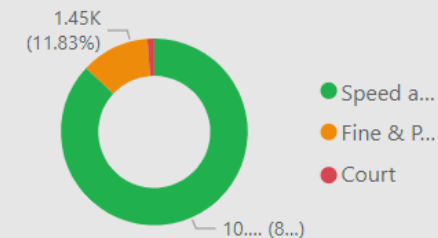

• CSEO – Dashboard – 1 January 2023 to 8 May 2024

CSEO Activity Dashboard

Outcomes are dependent on previous convictions and history

10,667.00
No. Speed awareness co...

1,450.00
No. Fine & Points

144.00
No. Court

851
No. of Locations

Location	Year	Month	Speed awareness course	Fine & Points	Court	CPT	Area Board
Swindon - Thamesdown Drive	2023	December	251.00	54.00	0.00	Swindon	Swindon
Swindon Queens Drive adjacent with Cambridge Close	2024	April	151.00	26.00	0.00	Swindon	Swindon
Shaw and Whitley - A365 Folly Lane	2023	November	129.00	15.00	0.00	Trowbridge	Melkshar
Swindon - Thamesdown Drive	2024	January	103.00	16.00	0.00	Swindon	Swindon
Wilton - The Avenue	2023	August	102.00	31.00	4.00	Salisbury	South We
Harnham - Lime Kiln Way	2023	November	97.00	11.00	0.00	Salisbury	Salisbury
Cholderton - Church Lane	2023	March	95.00	4.00	1.00	Amesbury	South We
Swindon - Thamesdown Drive	2024	March	94.00	23.00	0.00	Swindon	Swindon
Swindon Queens Drive adjacent with Cambridge Close	2024	March	90.00	13.00	1.00	Swindon	Swindon
Wilton - The Avenue	2023	November	84.00	33.00	8.00	Salisbury	Southern
Cricklade - Spital Lane	2023	April	80.00	10.00	0.00	RWB	RWB
Tilshead - Candown Road	2023	August	78.00	10.00	1.00	Amesbury	Stoneher
Wilton - The Avenue	2024	April	77.00	23.00	6.00	Salisbury	Southern
Coombe Bissett - Deegan House	2023	November	72.00	10.00	0.00	Salisbury	Southern
Total			10,667.00	1,450.00	144.00		

Activity by Area Board

Activity by CPT

Outcomes