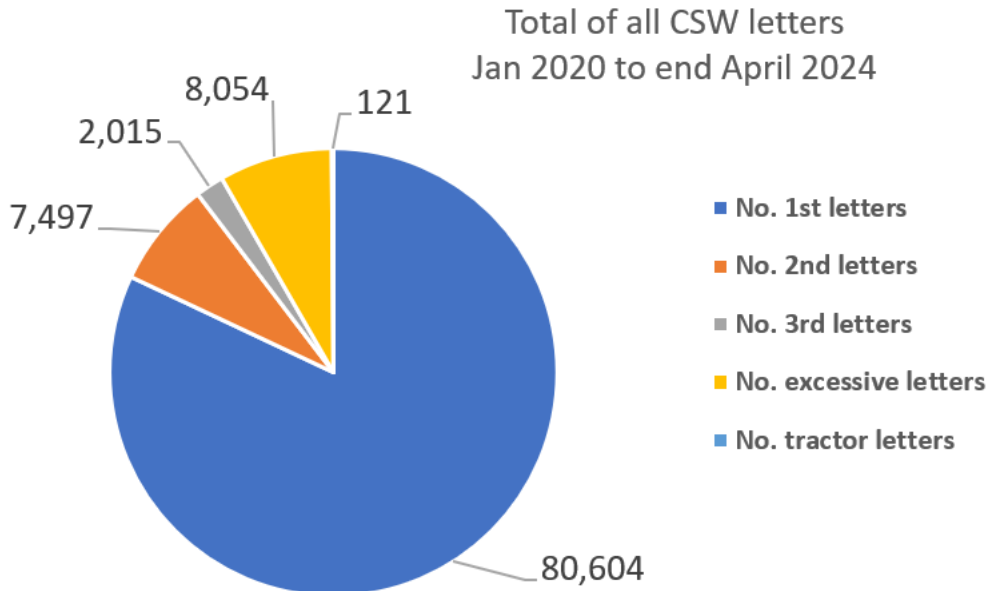

• CSW – Stonehenge area - Data since July 2020 to 8 May 2024

Team	No. 1st letters	No. 2nd letters	No. 3rd letters	No. excessive letters	No. tractor letters	Total letters	No. of watches	Average speeders %
Berwick St James	213	28	6	19	1	267	190	3.6%
Durrington	1077	52	14	92	0	1235	81	6.4%
Enford	2140	179	51	108	0	2478	233	3.2%
Middle Woodford	169	16	2	8	0	195	136	0.9%
Shrewton	1794	77	17	116	4	2008	266	3.5%
Stoford and Newton	721	29	5	45	5	805	145	0.9%
Grand Total	6114	381	95	388	10	6988	1051	3.1%