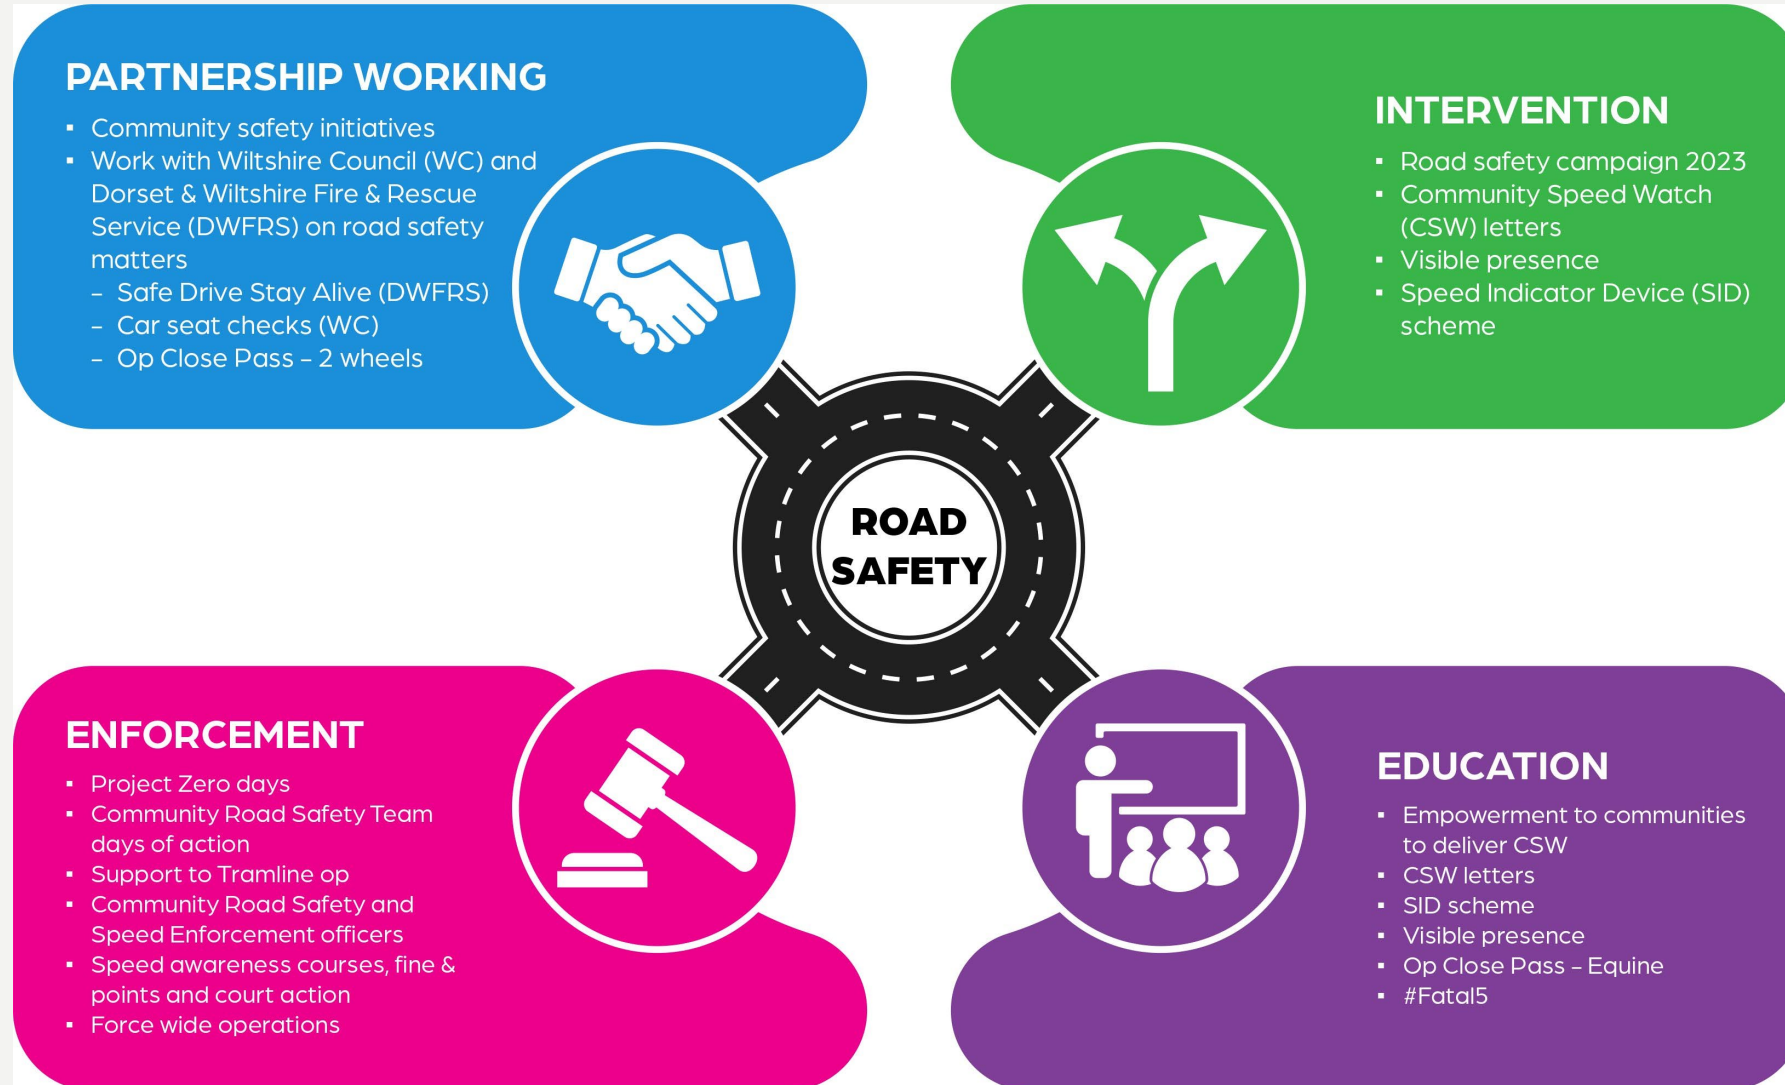

# • #FATAL5 education

## Careless or inconsiderate driving

The offence of driving without due care and attention (careless driving) is committed when your driving falls below the minimum standard expected of a competent and careful driver, and includes driving without reasonable consideration for other road users.

## Some examples of careless or inconsiderate driving are:

- overtaking on the inside
- driving too close to another vehicle
- driving through a red light by mistake
- turning into the path of another vehicle
- flashing lights to force other drivers to give way
- misusing lanes to gain advantage over other drivers
- the driver being avoidably distracted by tuning the radio, lighting a cigarette etc
- unnecessarily staying in an overtaking lane
- unnecessarily slow driving or braking
- dazzling other drivers with un-dipped headlights

# • Community Road Safety Team; what we do