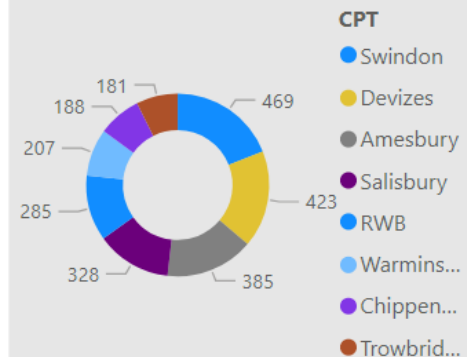

Activity by CPT