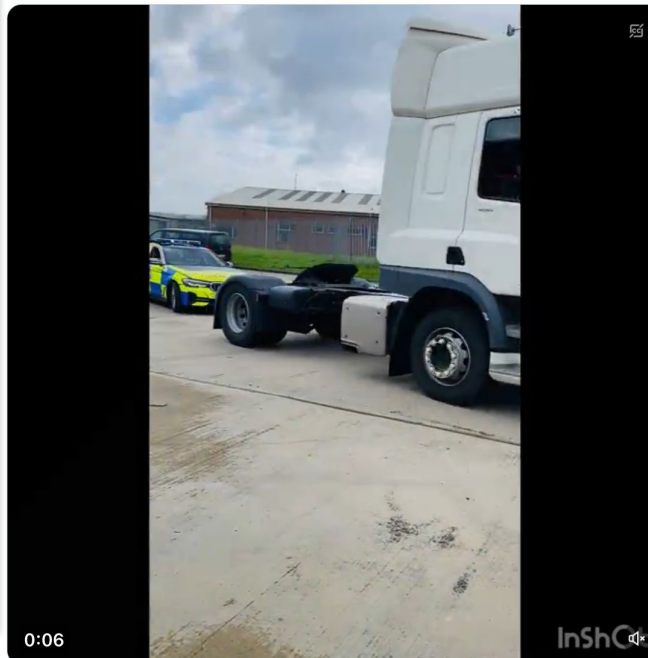

Wilts Specialist Ops @WiltsSpecOps · 05/04/2024
#RPU were out again running #OpTramline today in between other jobs and commitments 🙌
Even more drivers found to be distracted at the wheel or not restrained #Fatal5