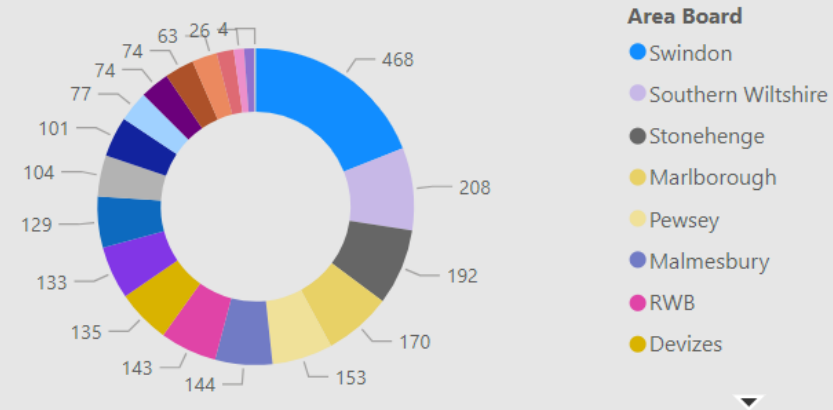

## CSEO Activity Dashboard

Outcomes are dependent on previous convictions and history

10,667.00  
No. Speed awareness co...

1,450.00  
No. Fine & Points

144.00  
No. Court

851  
No. of Locations

Location	Year	Month	Speed awareness course	Fine & Points	Court	CPT	Area Board
Swindon - Thamesdown Drive	2023	December	251.00	54.00	0.00	Swindon	Swindon
Swindon Queens Drive adjacent with Cambridge Close	2024	April	151.00	26.00	0.00	Swindon	Swindon
Shaw and Whitley - A365 Folly Lane	2023	November	129.00	15.00	0.00	Trowbridge	Melkshar
Swindon - Thamesdown Drive	2024	January	103.00	16.00	0.00	Swindon	Swindon
Wilton - The Avenue	2023	August	102.00	31.00	4.00	Salisbury	South We
Harnham - Lime Kiln Way	2023	November	97.00	11.00	0.00	Salisbury	Salisbury
Cholderton - Church Lane	2023	March	95.00	4.00	1.00	Amesbury	South We
Swindon - Thamesdown Drive	2024	March	94.00	23.00	0.00	Swindon	Swindon
Swindon Queens Drive adjacent with Cambridge Close	2024	March	90.00	13.00	1.00	Swindon	Swindon
Wilton - The Avenue	2023	November	84.00	33.00	8.00	Salisbury	Southern
Cricklade - Spital Lane	2023	April	80.00	10.00	0.00	RWB	RWB
Tilshead - Candown Road	2023	August	78.00	10.00	1.00	Amesbury	Stoneher
Wilton - The Avenue	2024	April	77.00	23.00	6.00	Salisbury	Southern
Coombe Bissett - Deegan House	2023	November	72.00	10.00	0.00	Salisbury	Southern
<b>Total</b>			<b>10,667.00</b>	<b>1,450.00</b>	<b>144.00</b>		

### Activity by Area Board